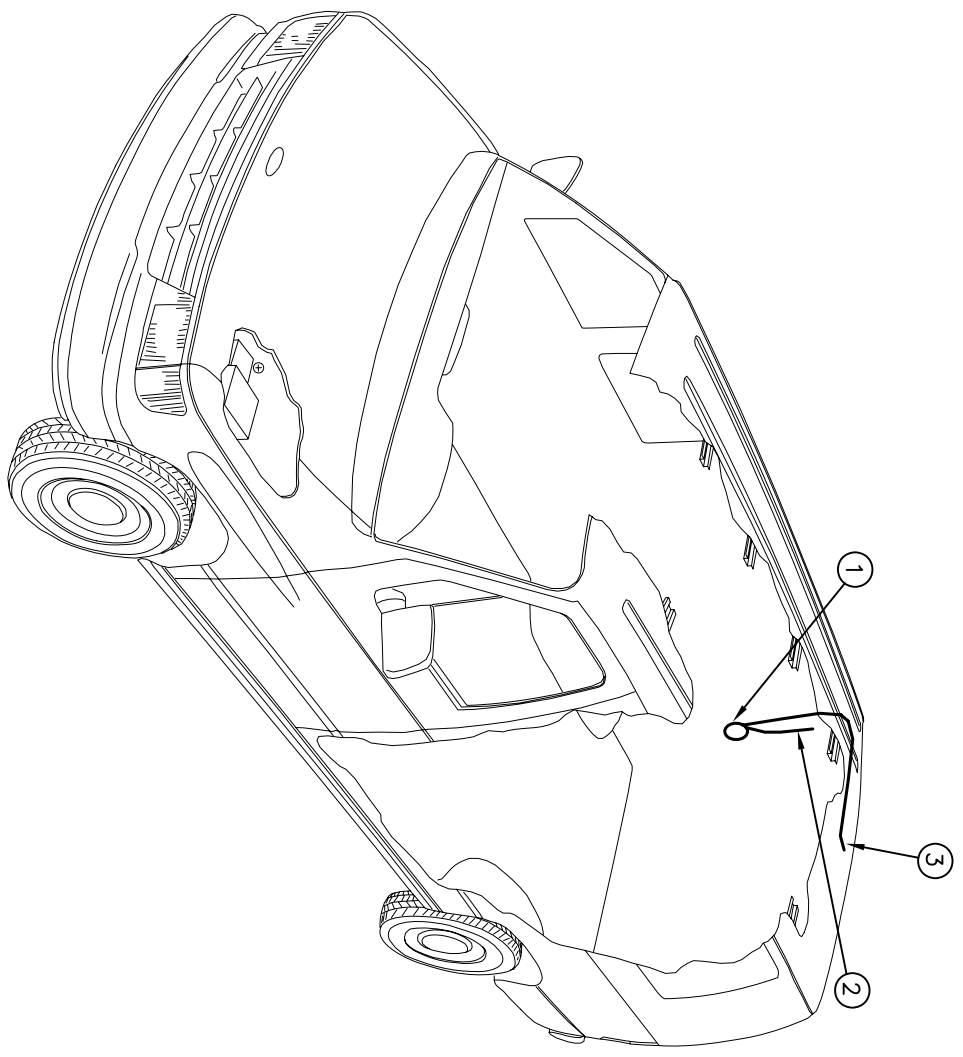

| | | | |
|--------------|-------------|------|------|
| PART# E50028 | | ECN | NAME |
| REV | DESCRIPTION | DATE | |
| - | - | - | - |

| CIRCUIT ITEMS | ITEM # | QTY | WIRE SIZE/COLOR | CALC. AMP | ACTUAL AMP |
|----------------|--------|-----|----------------------------|-----------|------------|
| COT SPOT LIGHT | 1 | 1 | 16 GA. BLUE / 16 GA. BLACK | - | - |
| - | - | - | - | - | - |
| - | - | - | - | - | - |
| - | - | - | - | - | - |

SCALE: NTS
DRAWN BY: SDG
CHECKED: -

DATE: 12/12/08

CHASSIS: FORD COMMERCIAL E-SERIES
TITLE: REAR COT SPOT LIGHT
PART NO.: E50028

MODEL YEAR: 2009

1 PLACE: ± 0.1
2 PLACE: ± 0.06
3 PLACE: ± 0.031
ANGLES: ± 1.0°