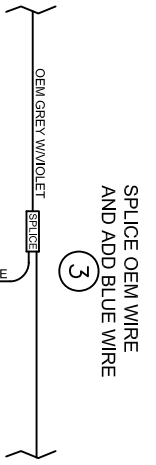

| | | | |
|--------------|-------------|------|------|
| PART# E50028 | | ECN | NAME |
| REV | DESCRIPTION | DATE | |
| - | - | - | - |

| CIRCUIT ITEMS | ITEM # | QTY | WIRE SIZE/COLOR | CALC. AMP | ACTUAL AMP |
|----------------|--------|-----|----------------------------|-----------|------------|
| COT SPOT LIGHT | 1 | 1 | 16 GA. BLUE / 16 GA. BLACK | - | - |
| - | - | - | - | - | - |
| - | - | - | - | - | - |
| - | - | - | - | - | - |

SCALE: NTS
DRAWN BY: SDG
CHECKED: -

DATE: 12/12/08

CHASSIS: FORD COMMERCIAL E-SERIES
TITLE: REAR COT SPOT LIGHT
PART NO.: E50028

MODEL YEAR: 2009

1 PLACE: ± 0.1
2 PLACE: ± 0.06
3 PLACE: ± 0.031
ANGLES: ± 1.0°

DO NOT SCALE DRAWING. ALL DIMENSIONS ARE AS SHOWN UNLESS OTHERWISE NOTED.

SHEET SIZE: A

SHT NO.: -