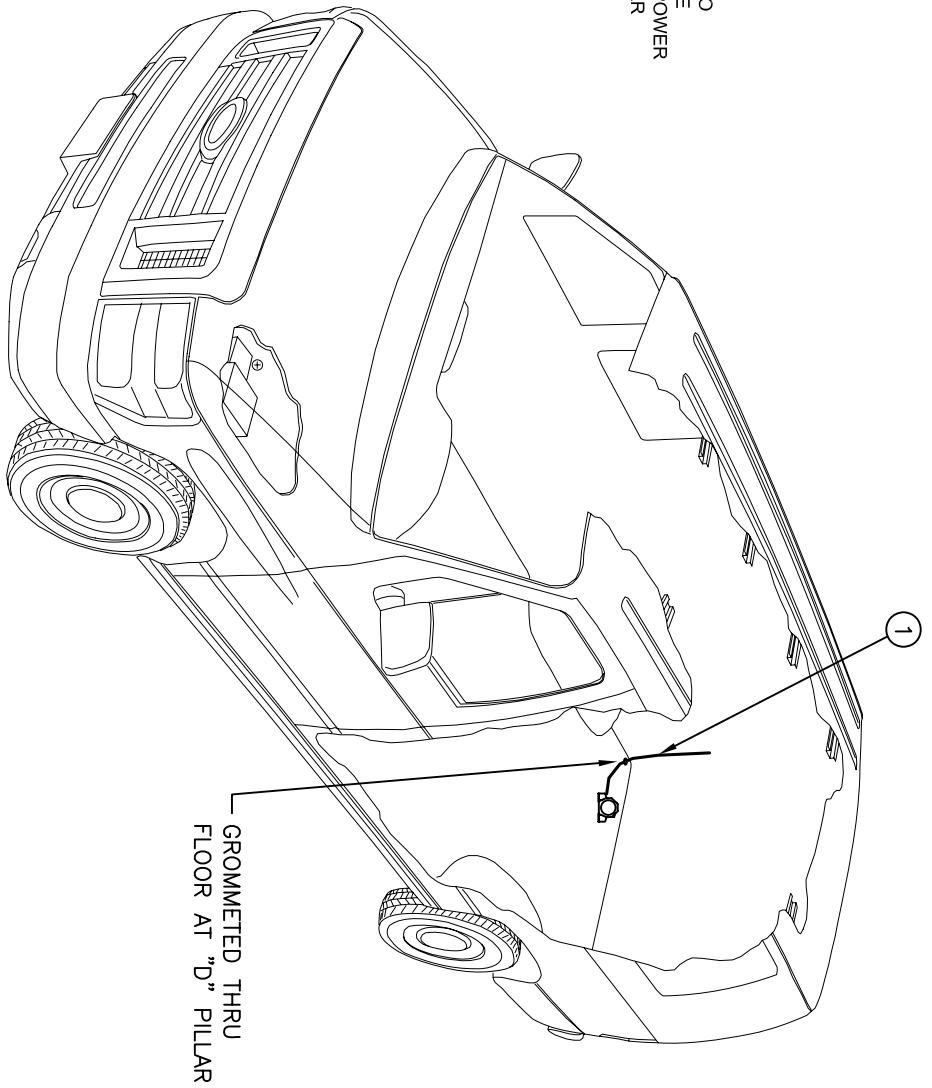

PART# E50023		ECN	NAME
REV	DESCRIPTION	DATE	
-	-	-	-

BACK UP ALARM  
HARNES  
PT# 34413255

CIRCUIT ITEMS	ITEM #	QTY	WIRE SIZE/COLOR	CALC. AMP	ACTUAL AMP
BACK UP ALARM HARNES	1	1	16 GA. RED	-	-
-	-	-	-	-	-
-	-	-	-	-	-
-	-	-	-	-	-

SCALE: NTS  
DRAWN BY: SDG  
CHECKED: -

DATE: 12/11/08

CHASSIS: FORD COMMERCIAL E-SERIES  
TITLE: BACK-UP ALARM HARNES

MODEL YEAR: 2009

1 PLACE: ± 0.1  
2 PLACE: ± 0.06  
3 PLACE: ± 0.031  
ANGLES: ± 1.0°